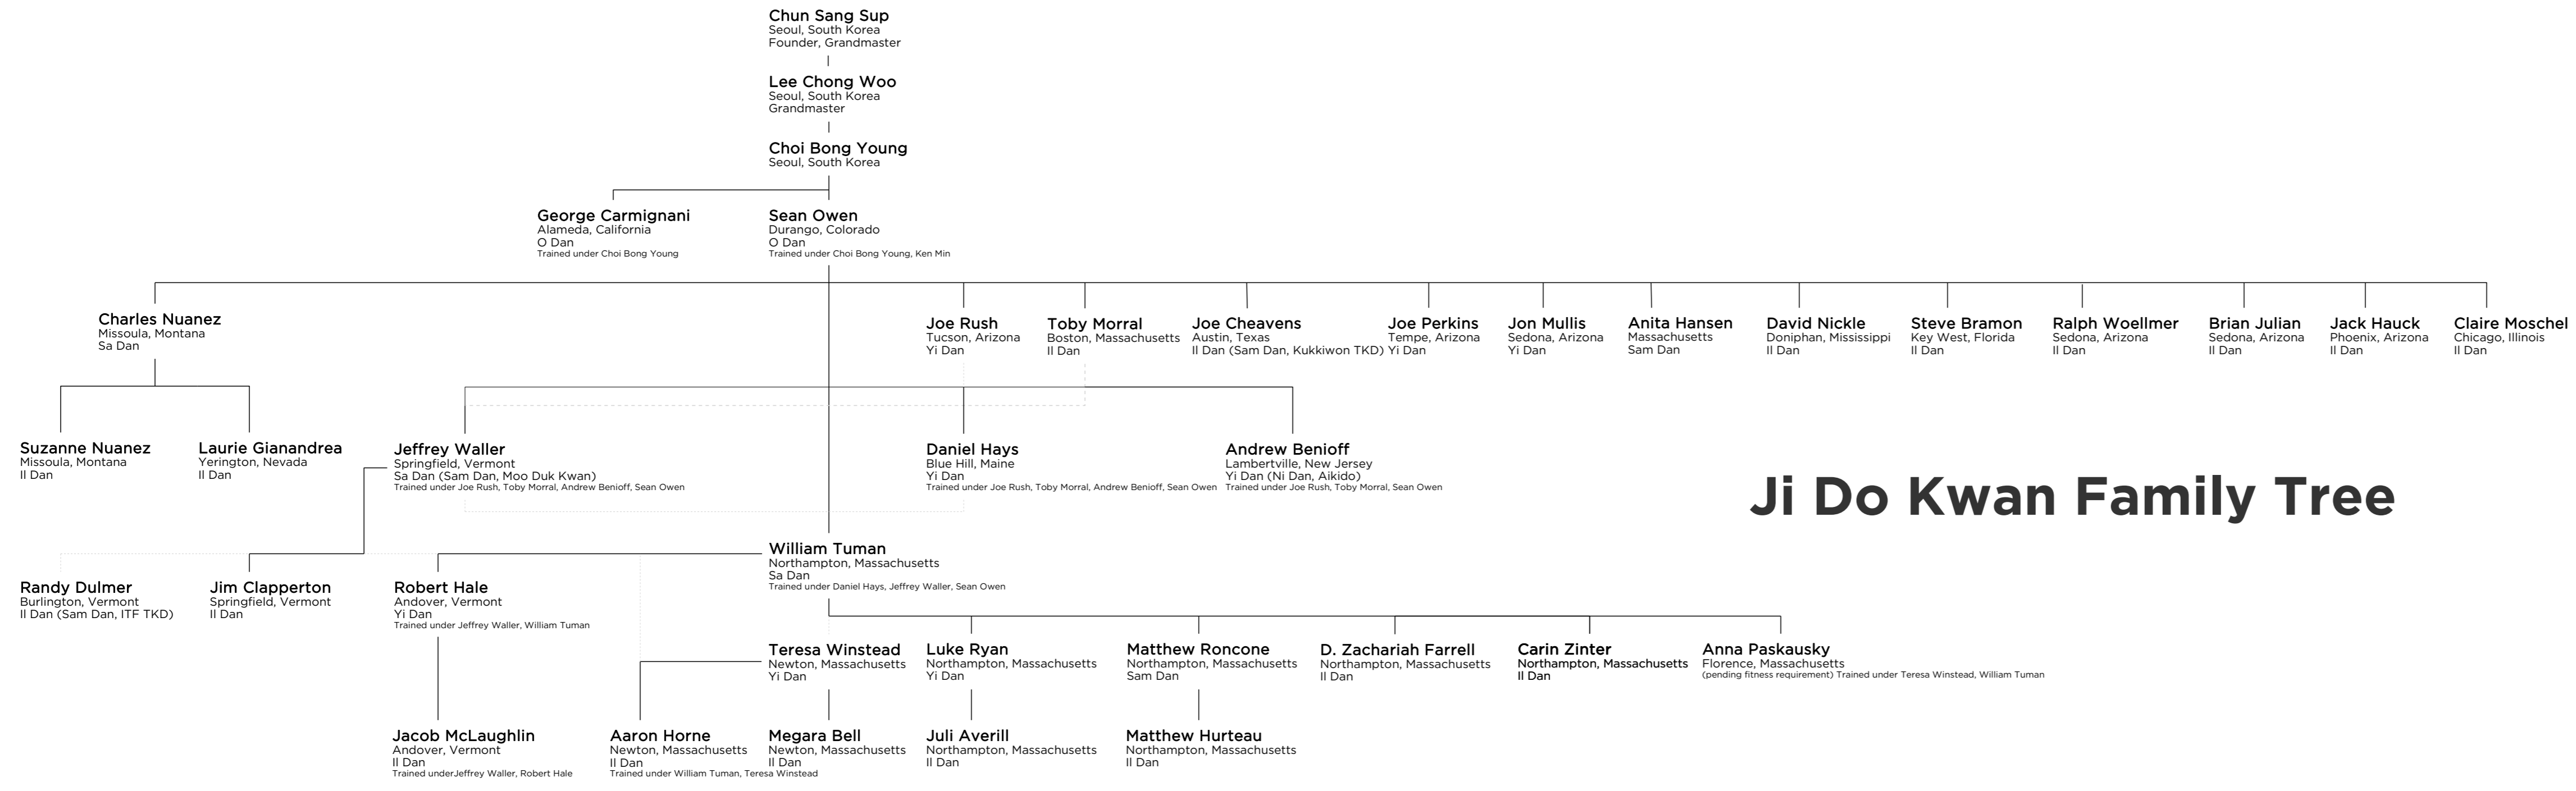

지도관

태권도

Ji Do Kwan Family Tree

revised December 14, 2016