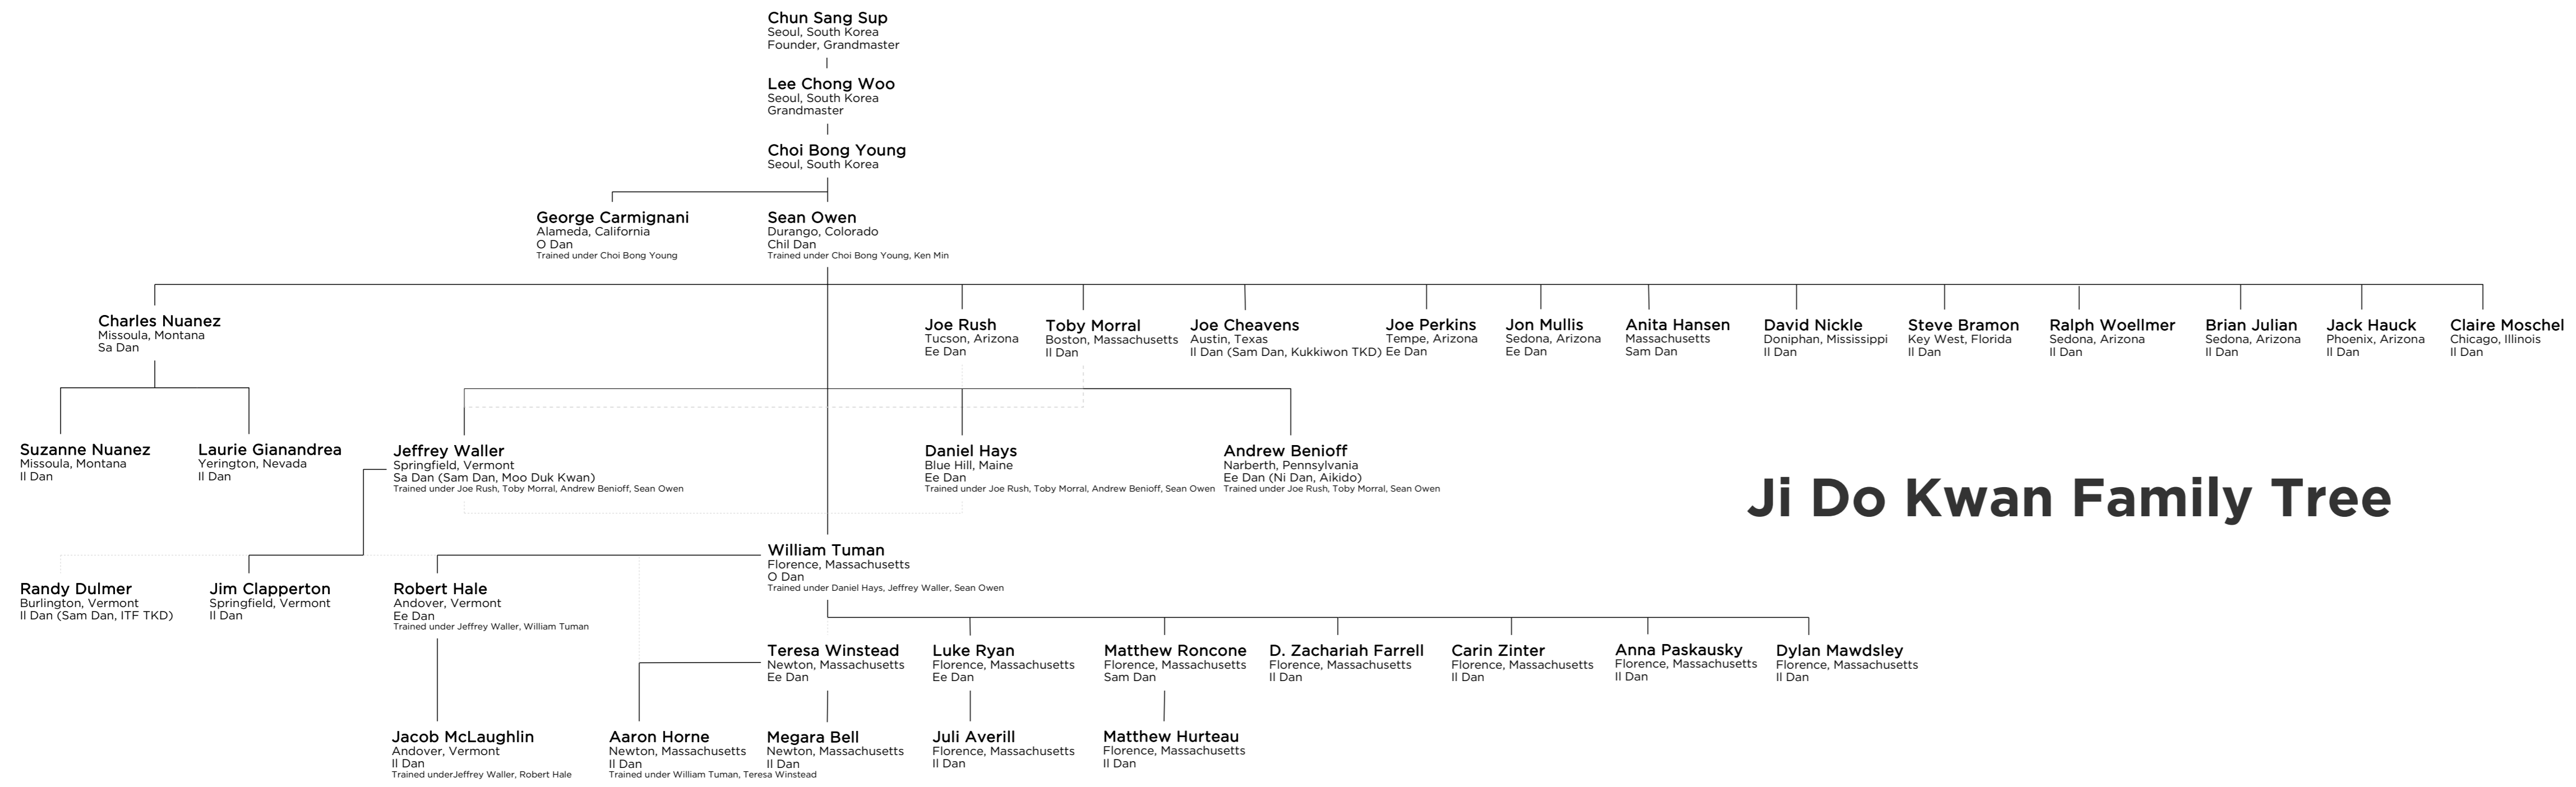

지도관

태권도

Ji Do Kwan Family Tree

revised July 7, 2018