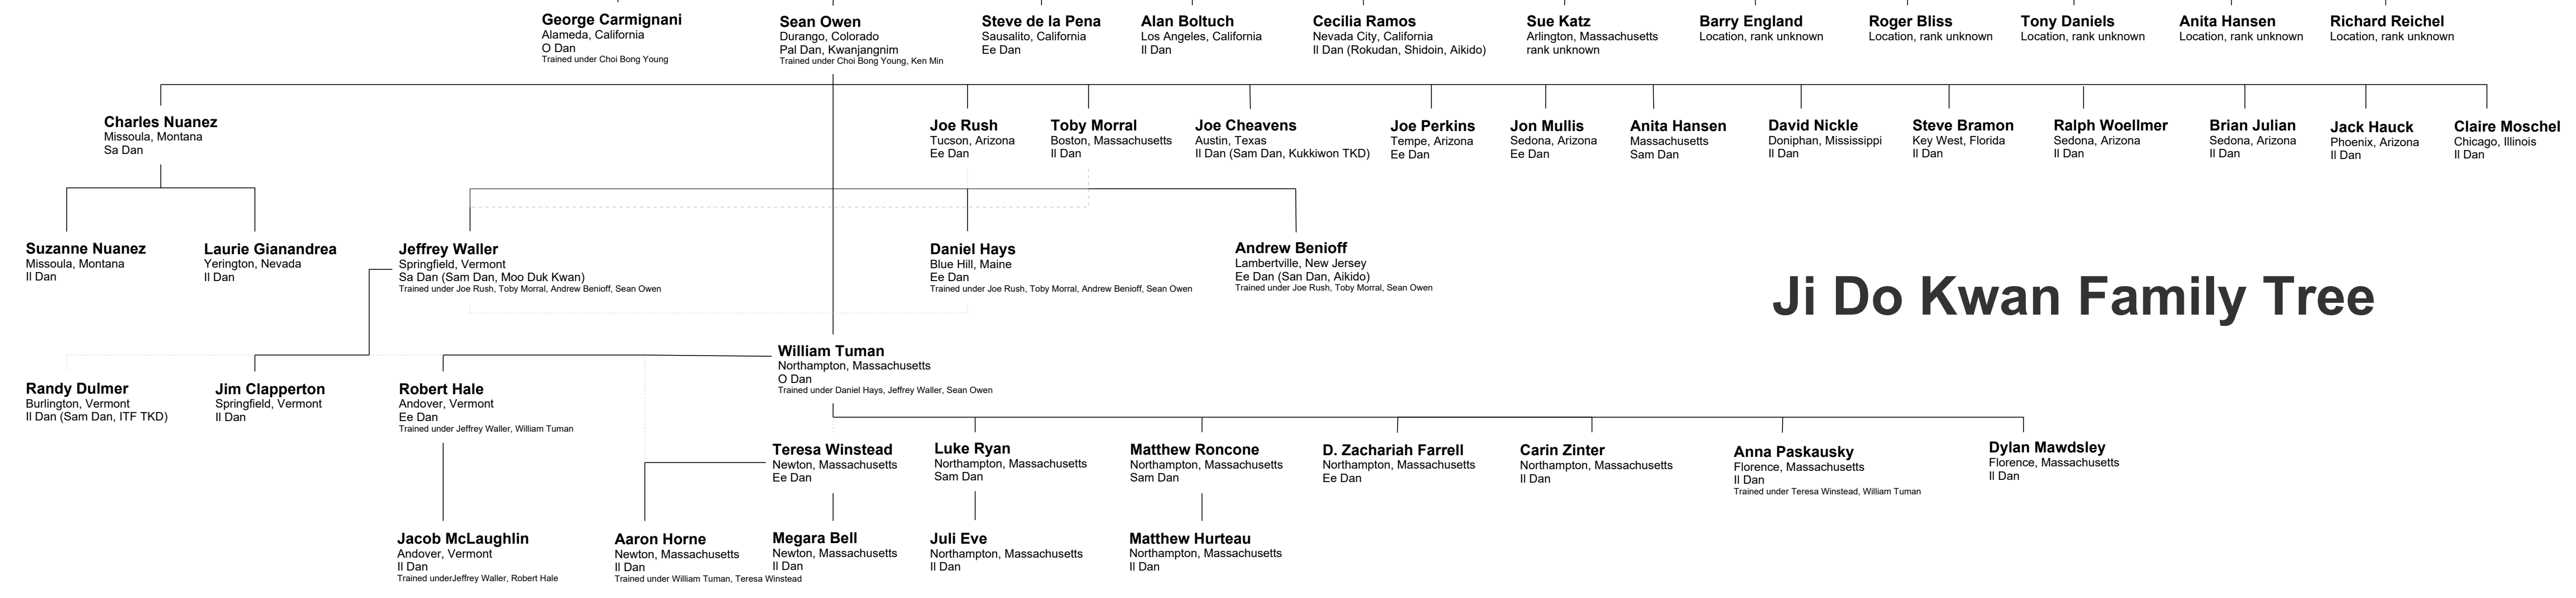

Ji Do Kwan Family Tree

revised August 14, 2022